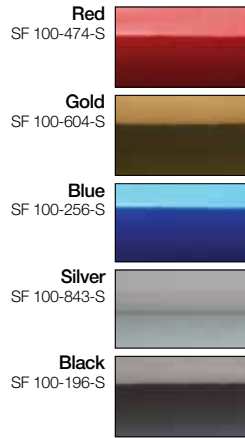

Inspired Brands.
Intelligent World.™

colorcard
summer2015

Avery Dennison®
Supreme Wrapping Films

Conform Chrome Accent Films

Film Type	Specialty
Adhesive	Long-term removable
Liner	Easy Apply RS™
Conform-ability	Curves, concave & convex shapes

Gloss, Gloss Metallic, Matte, and Pearl Films

Dual-layer film incorporates color and clear protective layers, providing a smooth, paint-like finish that's both durable and dazzling.

Film Type	Cast vinyl
Adhesive	Long-term removable
Liner	Easy Apply RS™
Conform-ability	Compound curves & deep recesses

Satin Films

Film Type	Cast vinyl
Adhesive	Long-term removable
Liner	Easy Apply RS™
Conform-ability	Compound curves & deep recesses

For details on product durability, please reference the appropriate Product Data Sheet at graphics.averydennison.com

Conform Chrome

Matte

Satin

Pearl

Gloss

Gloss Metallic

Matte Metallic Films

Dual-layer film incorporates color and clear protective layers, providing a smooth, paint-like finish that's both durable and dazzling.