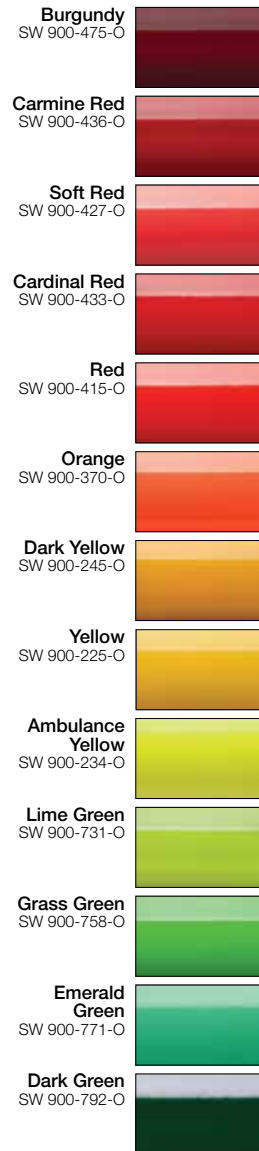

Inspired Brands.
Intelligent World.™

colorcard
summer2015

Avery Dennison®
Supreme Wrapping Films

Conform Chrome Accent Films

Film Type	Specialty
Adhesive	Long-term removable
Liner	Easy Apply RS™
Conform-ability	Curves, concave & convex shapes

Gloss, Gloss Metallic, Matte, and Pearl Films

Dual-layer film incorporates color and clear protective layers, providing a smooth, paint-like finish that's both durable and dazzling.

Film Type	Cast vinyl
Adhesive	Long-term removable
Liner	Easy Apply RS™
Conform-ability	Compound curves & deep recesses

Satin Films

Film Type	Cast vinyl
Adhesive	Long-term removable
Liner	Easy Apply RS™
Conform-ability	Compound curves & deep recesses

For details on product durability, please reference the appropriate Product Data Sheet at graphics.averydennison.com

Conform Chrome

Matte

Satin

Pearl

Gloss

Gloss Metallic

Matte Metallic Films

Dual-layer film incorporates color and clear protective layers, providing a smooth, paint-like finish that's both durable and dazzling.